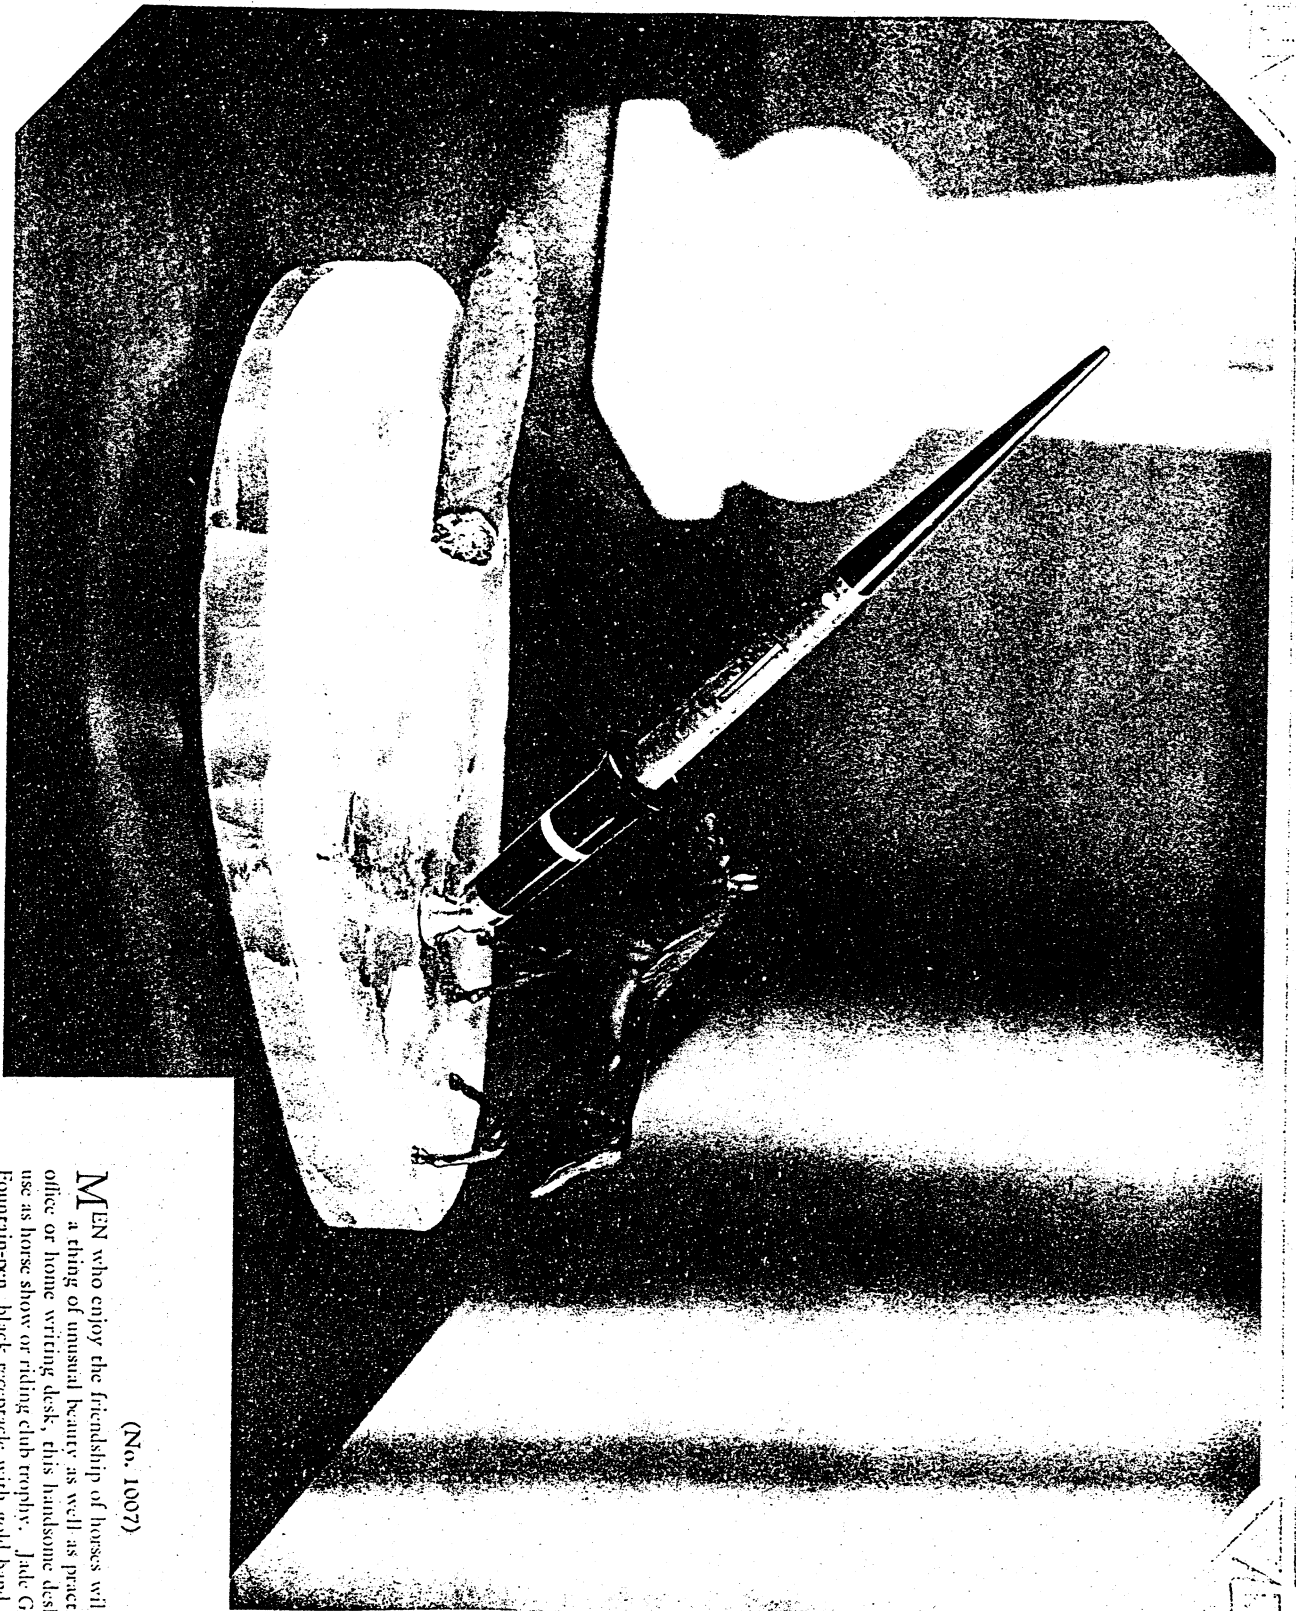

(No. 1007)

MEN who enjoy the friendship of horses will find this desk set a thing of unusual beauty as well as practicality. For the office or home writing desk, this handsome desk set has an added use as horse show or riding club trophy. Jade Green Lifetime Desk Fountain-pen, black receptacle with gold band. Oval Green Brazilian Onyx base, 7 x 9½ x 7 8 in., with hollowed ash receiver.

Bronze, List price $46